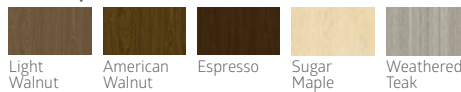

**Dimensions:** 21.25"(W) 19.25"(D) 30"(H)  
**Color options:**

The contemporary Essex collection features a distinctive leg design, providing a dimensional look that allows for easy cleaning. Sophisticated hardware delivers added style.