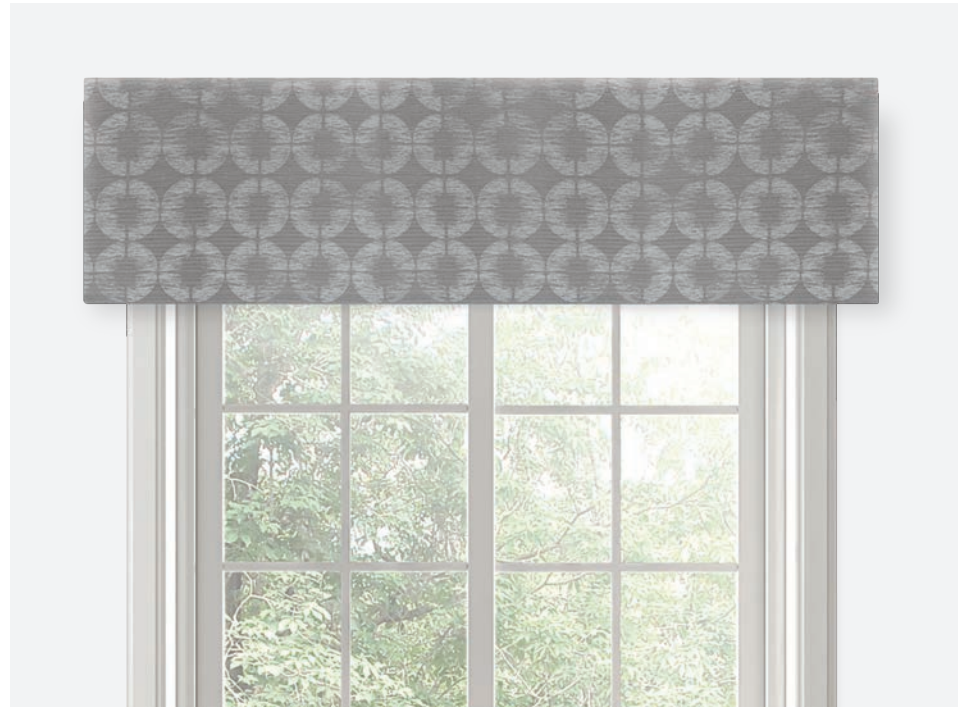

DESIGN GUIDE

A room-by-room style guide
for your facility