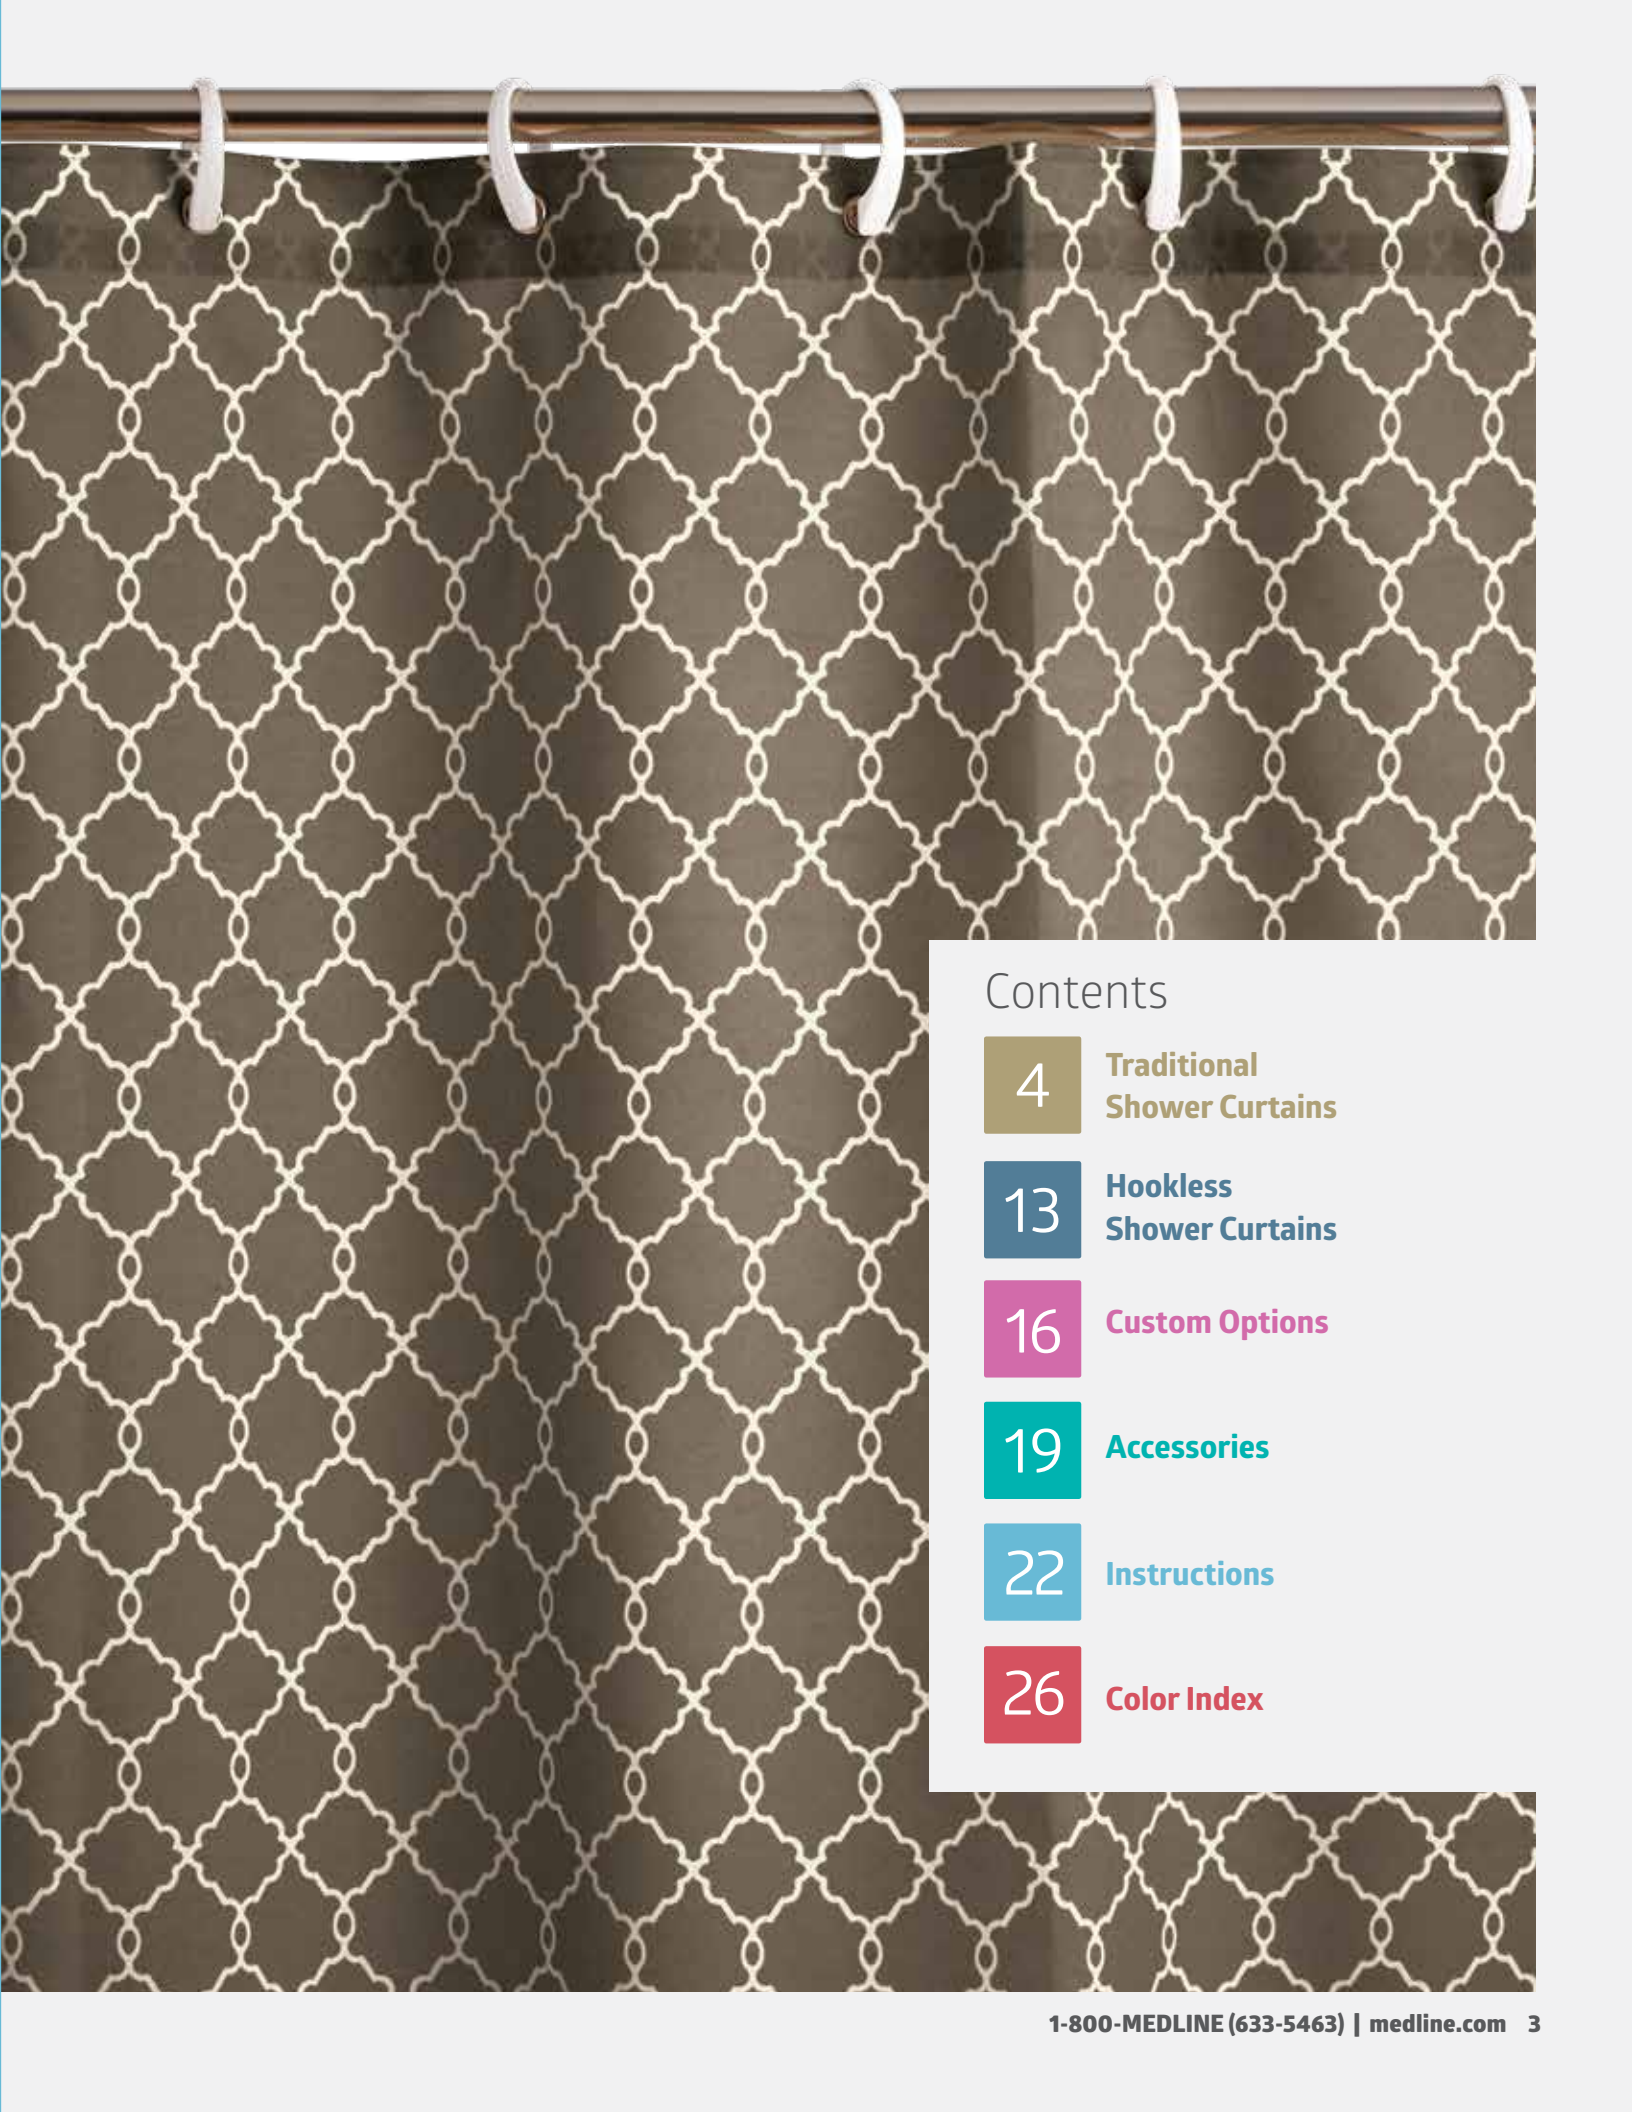

Contents

4

**Traditional
Shower Curtains**

13

**Hookless
Shower Curtains**

16

Custom Options

19

Accessories

22

Instructions

26

Color Index