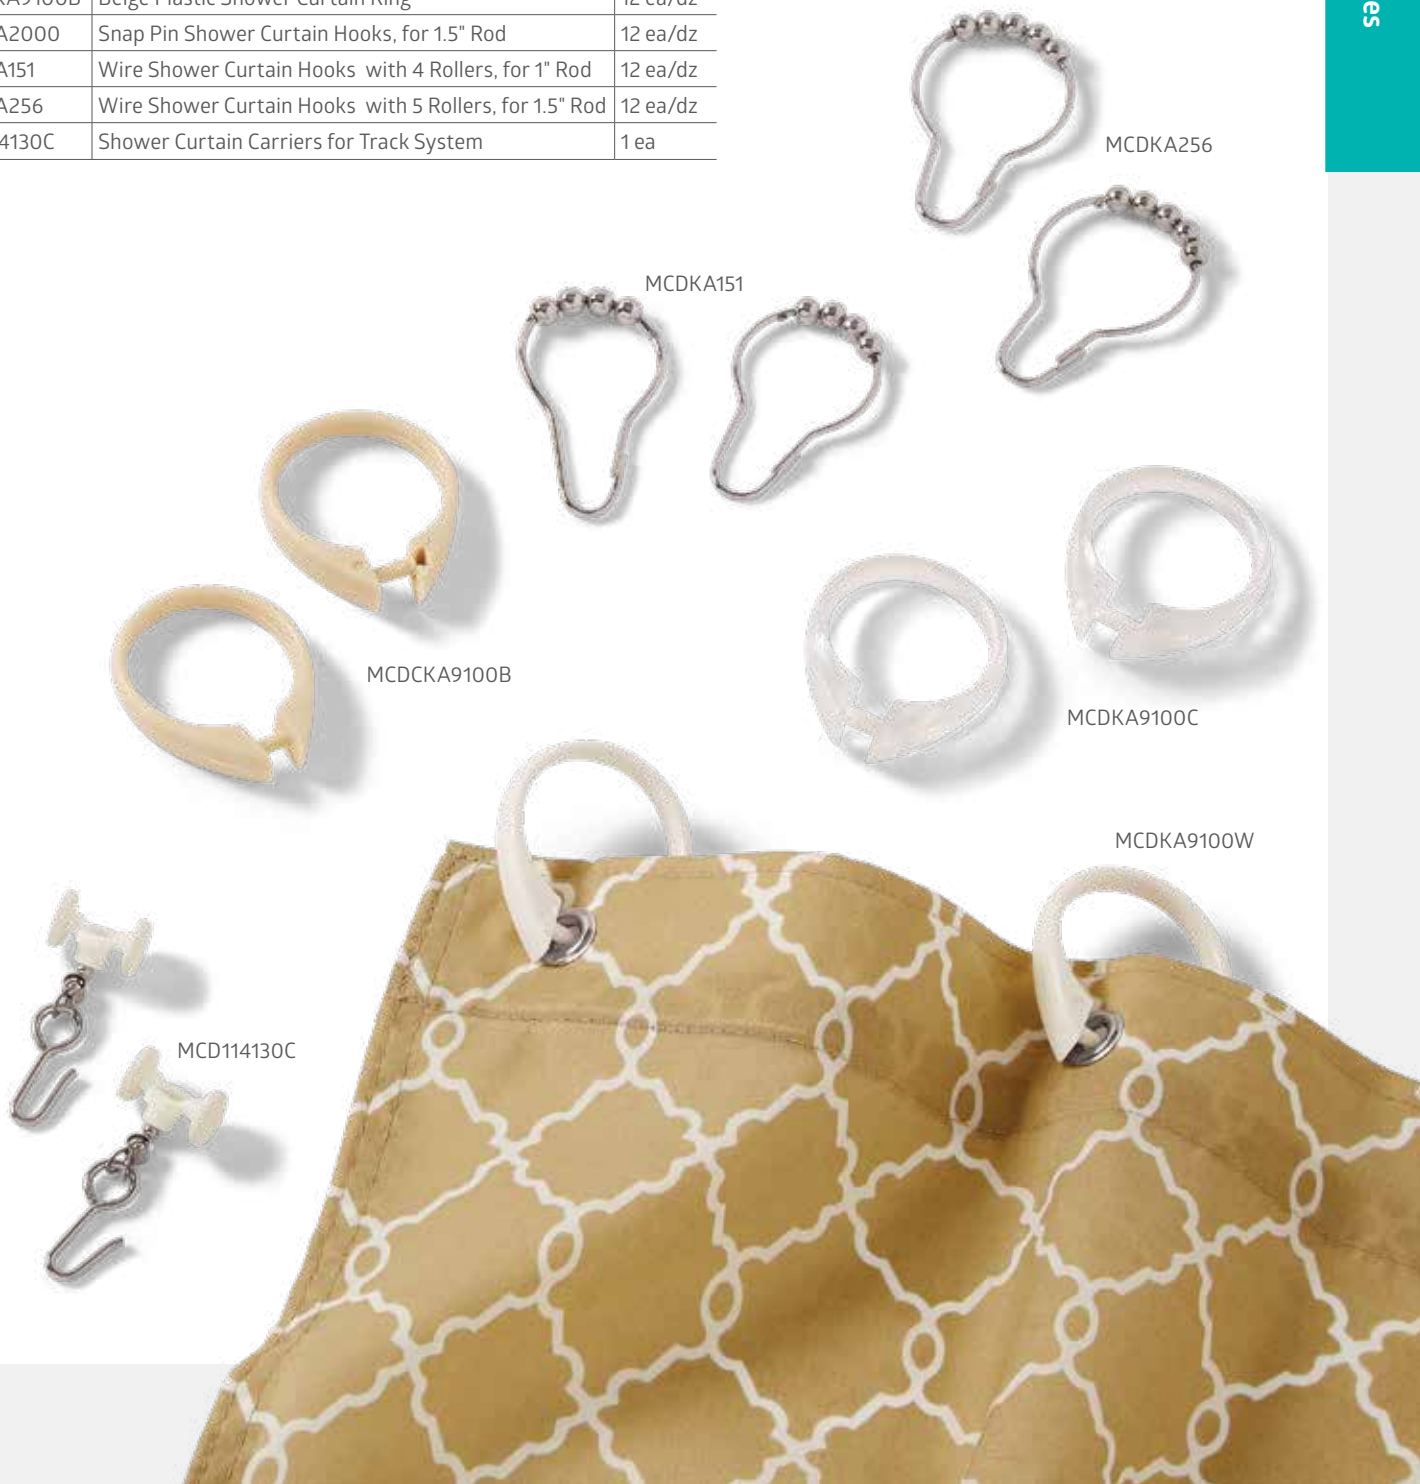

Shower Curtain Accessories

Shower Rings and Hooks

Choose plastic rings, steel snap hooks or wire hooks with ball bearings to complement your décor.

Item Number	Description	Pkg.
MCDKA9100C	Clear Plastic Shower Curtain Ring	12 ea/dz
MCDKA9100W	White Plastic Shower Curtain Ring	12 ea/dz
MCDCKA9100B	Beige Plastic Shower Curtain Ring	12 ea/dz
MCDKA2000	Snap Pin Shower Curtain Hooks, for 1.5" Rod	12 ea/dz
MCDKA151	Wire Shower Curtain Hooks with 4 Rollers, for 1" Rod	12 ea/dz
MCDKA256	Wire Shower Curtain Hooks with 5 Rollers, for 1.5" Rod	12 ea/dz
MCD114130C	Shower Curtain Carriers for Track System	1 ea