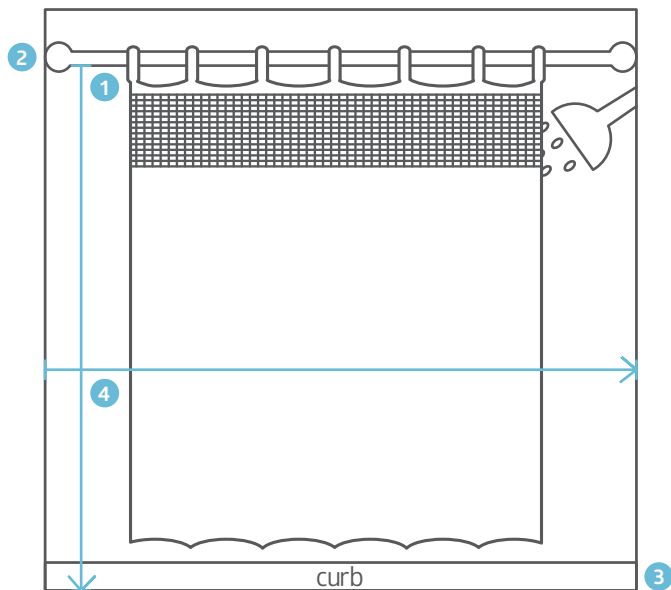

Installation Options

Choose from these two installation options when ordering:

Shower Rod Install

1. Measure from bottom of rod to where you want the curtain to end = Bottom of rod to bottom of curtain
2. Indicate diameter of rod—normally 1"
3. Things to note:
  - » Is there a curb?
  - » Do you want the bottom of the curtain to hit the floor or the top of the curb?
4. Measure opening width