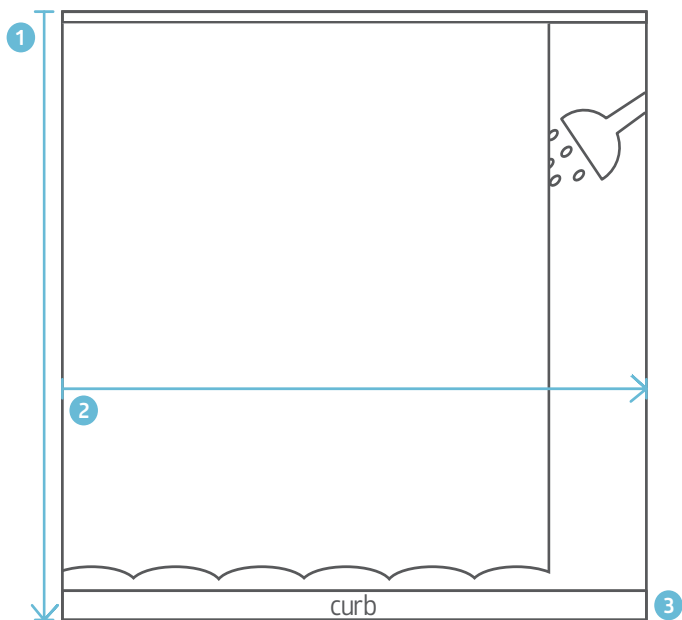

Traditional or Breakaway

1. Measure floor to ceiling height
2. Measure opening width
3. Things to note:
  - » How much floor clearance do you need?
  - » Is there a curb?
  - » Do you want your curtain to touch the floor, or do you want any clearance?