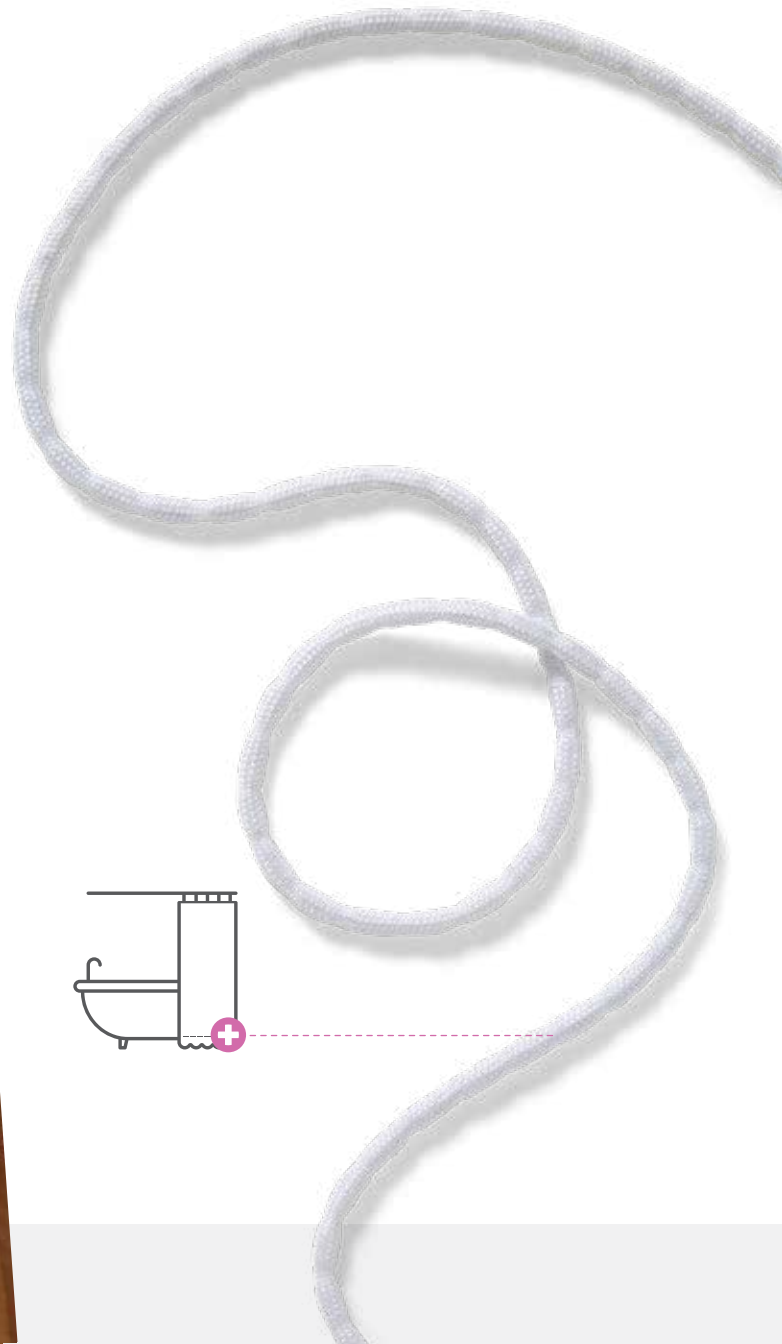

More Custom Options

The following custom options can be integrated with almost all shower curtain styles in this catalog. Ask your Medline representative about design and ordering information.

Mesh

Some facilities require mesh to be used in shower stalls to meet certain fire code regulations. Mesh can be added to the top of any shower curtain, in any increment needed. Grommets are then placed on the mesh header, allowing you to attach it to either a shower rod using hooks, or standard track using carriers. For behavioral health settings, add a strip of hook and loop to the top of the mesh, or add the hook and loop between the mesh and the fabric portion.

Contact your Medline sales representative for details.

Chain Weights

Chain weights are sewn into the hem to help curtains remain in position and improve the hang for a classic look.

Contact your Medline sales representative for details.