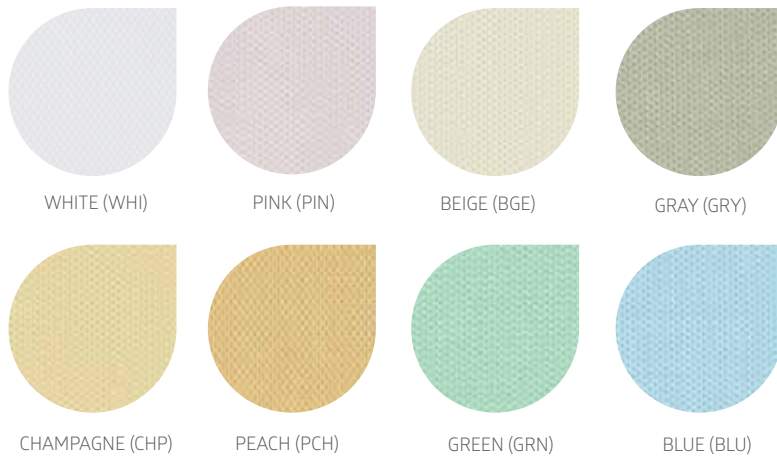

TRADITIONAL SHOWER CURTAINS

Spray Collection

These easy-to-maintain shower curtains are fashioned from 100% nylon with a water-repellant finish. Available in a variety of colors to meet your needs.

- » Made from 100% nylon
- » Water-repellant finish is easy to clean to avoid stains for enhanced appearance and prolonged use
- » Available in two convenient sizes to fit most standard showers

Traditional Shower Curtain shown in Spray Collection Blue (SPQ36X72BLU)

Item No.	Dimensions	Color	Pkg.
SPQ36X72WHI	36" x 72" (91cm x 183cm)	White	1/ea
SPQ36X72PIN	36" x 72" (91cm x 183cm)	Pink	1/ea
SPQ36X72BGE	36" x 72" (91cm x 183cm)	Beige	1/ea
SPQ36X72GRY	36" x 72" (91cm x 183cm)	Gray	1/ea
SPQ36X72CHP	36" x 72" (91cm x 183cm)	Champagne	1/ea
SPQ36X72PCH	36" x 72" (91cm x 183cm)	Peach	1/ea
SPQ36X72GRN	36" x 72" (91cm x 183cm)	Green	1/ea
SPQ36X72BLU	36" x 72" (91cm x 183cm)	Blue	1/ea
SPQ72X72WHI	72" x 72" (183cm x 183cm)	White	1/ea
SPQ72X72PIN	72" x 72" (183cm x 183cm)	Pink	1/ea
SPQ72X72BGE	72" x 72" (183cm x 183cm)	Beige	1/ea
SPQ72X72GRY	72" x 72" (183cm x 183cm)	Gray	1/ea
SPQ72X72CHP	72" x 72" (183cm x 183cm)	Champagne	1/ea
SPQ72X72PCH	72" x 72" (183cm x 183cm)	Peach	1/ea
SPQ72X72GRN	72" x 72" (183cm x 183cm)	Green	1/ea
SPQ72X72BLU	72" x 72" (183cm x 183cm)	Blue	1/ea